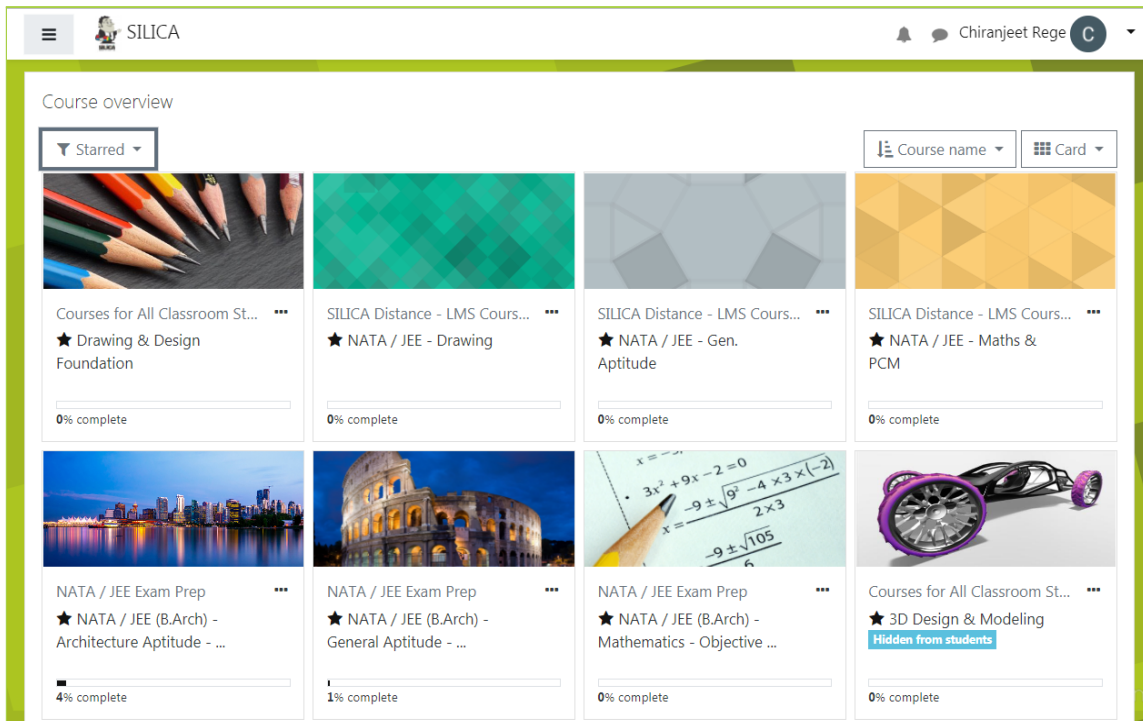

2. Online Learning App (throughout the course):

SILICA operates a comprehensive Online Learning Management System (LMS) for NATA / JEE exams. Students can access the LMS from the Mobile App, Tablet or Laptop throughout the course.

The LMS has a variety of content complete with Video Lessons, Quizzes, PDFs & Mock Tests:

50+ Drawing Videos	30+ GAT Videos	20+ Arch Aptitude Videos
4,000+ Quiz Questions	100+ PDFs to Study	10 NATA + 10 JEE Mock Tests