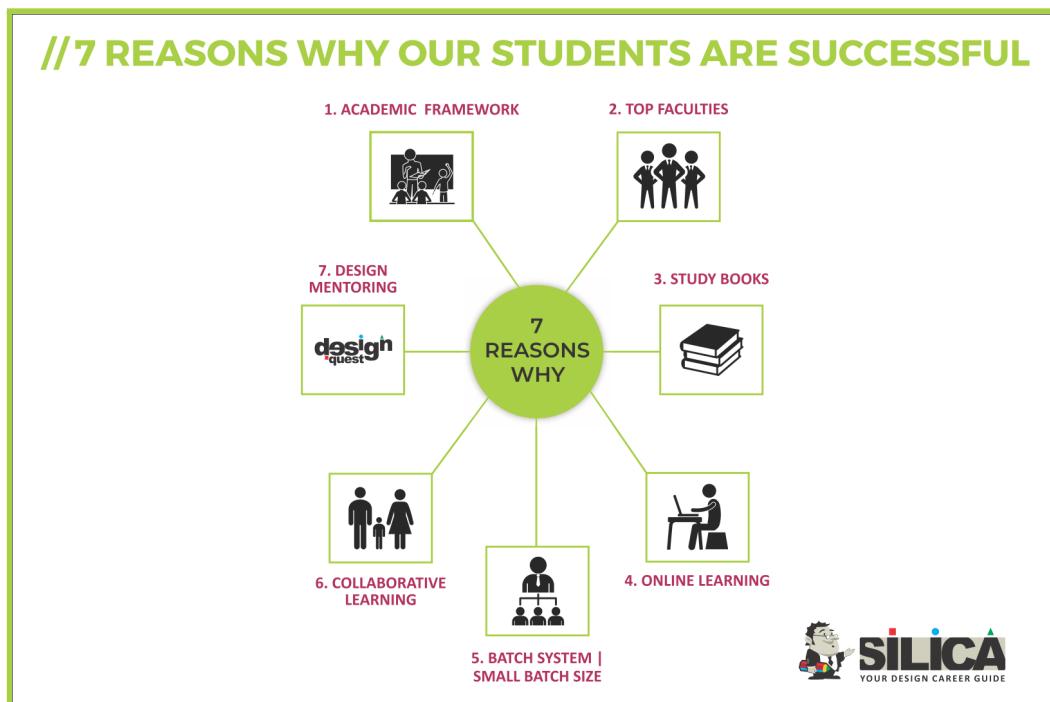

1. Live / Classroom Lecture Schedule: Live Lectures are conducted using **Same Faculty, Same Curriculum, Same Lessons** as Classroom Lectures. Classroom lectures will resume once lockdown is lifted.

Modules & No of Lectures		For XII Std	For XI Std	For X Std
		2021	2022	2023
#	SILICA Course Module Name	Crash Course	1 Year	2 Year
1	Drawing & Design Foundation	-	12	22
2	Adv. Drawing + Arch Aptitude	10	10	16
3	Adv. General Aptitude (GAT)	4	8	12
4	Adv. Maths (<i>only for JEE P2</i>)	-	12	20
5	Adv. PCM (<i>only for NATA</i>)	-	4	6
6	Mock Tests + Feedbacks Lectures	4	4 + 2	8 + 4
7	Revision Classes (<i>after XII Boards</i>)	4	8	12
Total Lectures		22	60	100

Here are 7 reasons why SILICA students are successful: