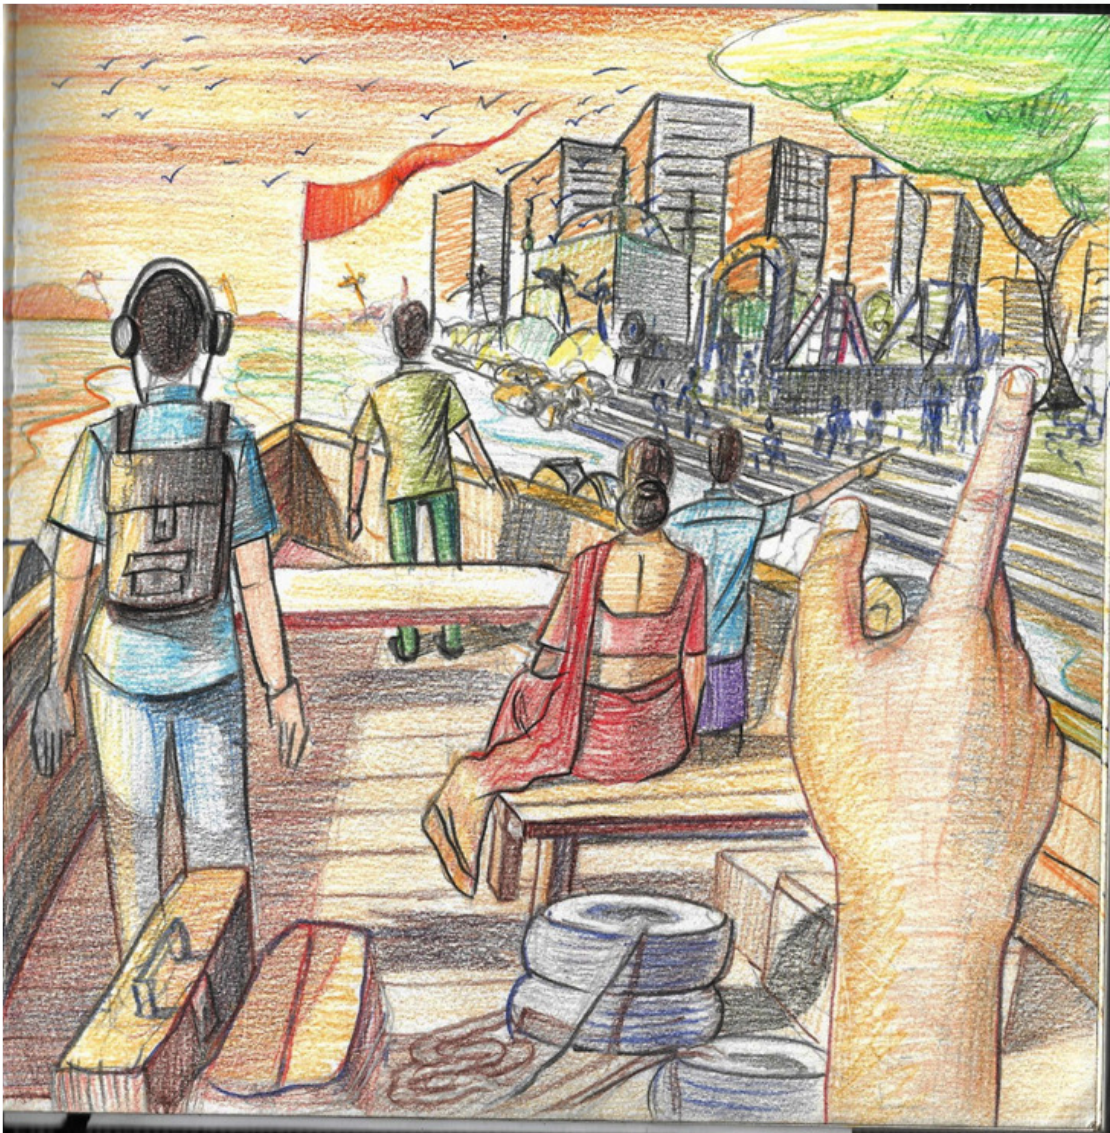

## PART B — (Drawing Test)

1. One late afternoon, you along with your family members were enjoying a boat ride along a river and viewed a spectacular sunset. You noticed that the boat was moving from south to north and all of you were facing north. Suddenly, your youngest brother shouted and told everybody to see the river bank on your right side. You saw a series of high-rise apartment buildings interspersed with trees. But, in the middle, there was a beautiful river ghat, a garden and a small white mosque adjacent to it. Lots of birds were flying around and sitting on its golden dome. In the concrete jungle, the small structure seemed to be a nice relief. Develop a coloured sketch (use dry colour) of what you experienced.

2. You are waiting in a railway platform for catching a local train. Some people are also waiting there with small and big luggage. Few people are sitting on wooden benches. There is a small food shop. You saw that the roof above is sloped. Standing at the entry point of the platform you noticed that the train is coming and has reached almost midway of the length of the platform. Draw a pencil sketch of what you experienced.